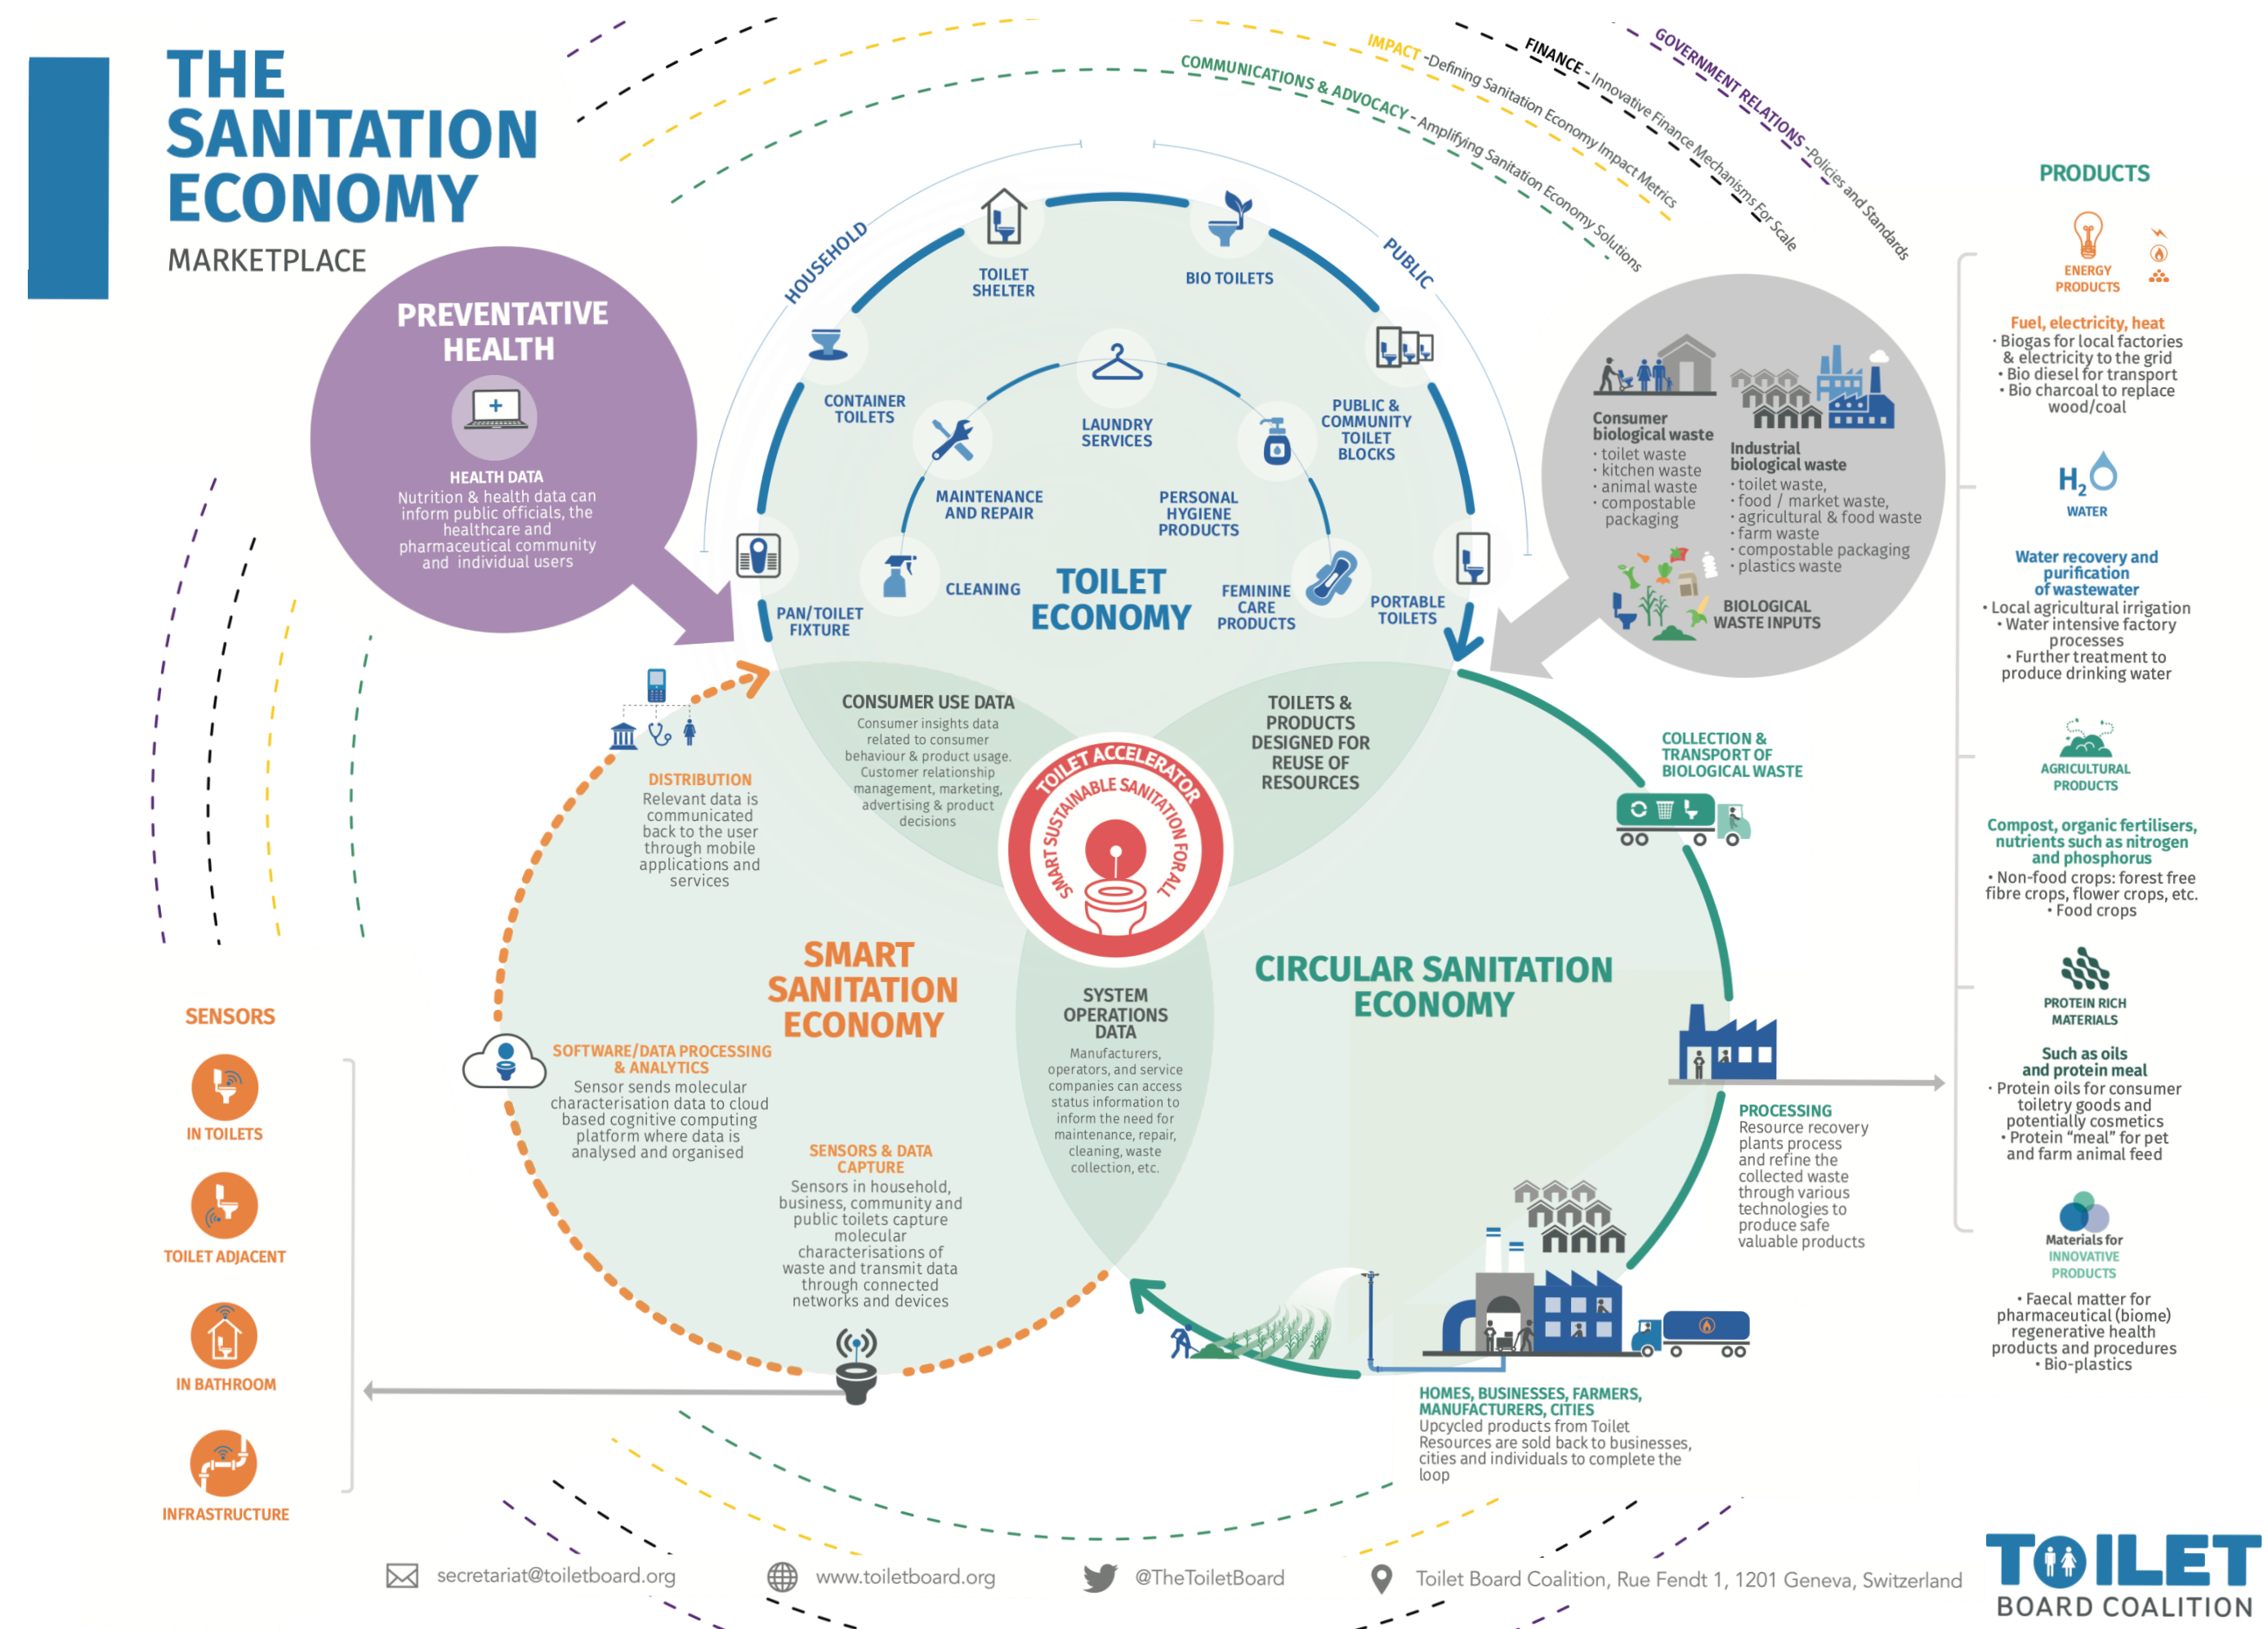

Digitising Water, Sanitation & Hygiene for the Green Transition

ESA Connectivity, Space & Digital Technologies for Green Value

Cheryl Hicks, 3 November 2021

Space for Sanitation

“Today, 2 billion people do not have access to safely managed sanitation.

We need big, and innovative approaches to disrupt our current trajectory.

The Smart Sanitation Economy seeks to leverage new technologies to drive new value from sanitation systems, which is exactly what we aim to do with the ESA.”

*The ESA and the Toilet Board Coalition cooperation started in 2018 to leverage **satellite connectivity**, space data and **digitisation** to drive new **business models** in the sanitation domain.*

Space for Net Positive Water Impact

UN Global Compact
World's largest corporate sustainability initiative

**United Nations
Global Compact**

CEO Water Mandate
Water stewardship initiative of the UN Global Compact

- Demonstrate your commitment to stakeholders
- Connect to our global network of water stewardship experts and practitioners
- Pilot innovative concepts, tools, methodologies, and good practices
- Join Mandate events and webinars